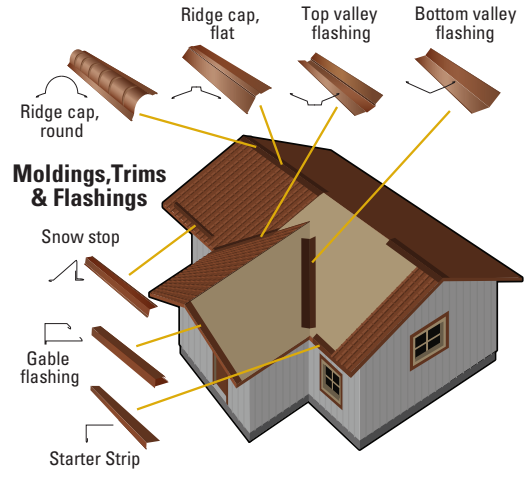

# European Clay

Manufactured in our state-of-the-art facility, our European Clay panels are designed to look like a clay tile roof with wave patterns similar to those found in many parts of Europe. This elegant roofing profile adds prestige and value to any property.

50-year warranty

- Easy to handle
- Easy to calculate
- Most popular profile in the industry
- 12-ft panels or custom length
- G90 26 gauge (24 gauge available upon request)
- Choose from a full range of stock colours
- Do not need to remove shingles
- No strapping necessary