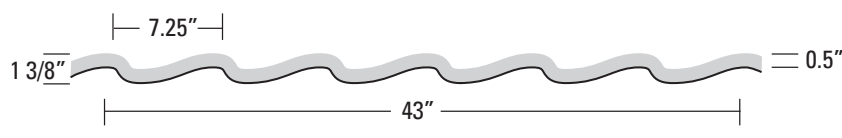

European Clay

Manufactured in our state-of-the-art facility, our European Clay panels are designed to look like a clay tile roof with wave patterns similar to those found in many parts of Europe. This elegant roofing profile adds prestige and value to any property.