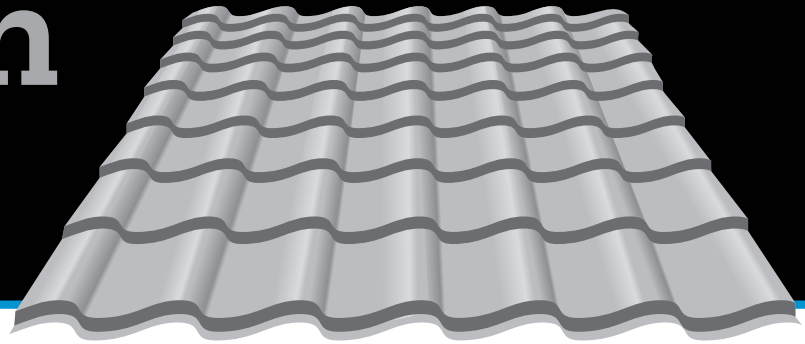

# European Clay

Manufactured in our state-of-the-art facility, our European Clay panels are designed to look like a clay tile roof with wave patterns similar to those found in many parts of Europe. This elegant roofing profile adds prestige and value to any property.

50-year warranty

- Easy to handle
- Easy to calculate
- Most popular profile in the industry
- 12-ft panels or custom length
- G90 26 gauge (24 gauge available upon request)
- Choose from a full range of stock colours
- Do not need to remove shingles
- No strapping necessary